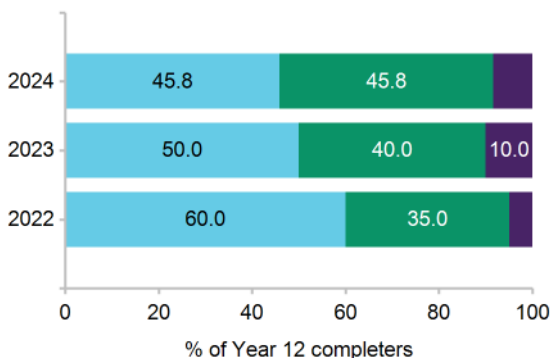

Next Step 2024 Post-School Destinations

Freshwater Christian College (Brinsmead)

This is a summary of the post-school destinations of students from Freshwater Christian College (Brinsmead) who completed Year 12 and gained a Senior Statement in 2023. The results are from the *Year 12 Completers Survey*, which is conducted approximately six months after students completed Year 12.

For more information about the survey visit the *Next Step* website www.qld.gov.au/nextstep. Regional and statewide reports will be available from October 2024.

82.8% response rate

24 out of 29 Year 12 completers from this school responded to the 2024 survey.
Results may not be representative of all Year 12 completers at this school.

Post-school destinations

In 2024, 91.7% of Year 12 completers from Freshwater Christian College (Brinsmead) were engaged in education, training or employment in the year after they completed school.

Of the 24 respondents, 45.8% continued in education and training. The most common study destination was bachelor degree.

A further 45.8% transitioned directly into paid employment only.

All Year 12 completers were assigned to a *main destination*. Respondents who were both studying and working are reported as being in education or training, including apprentices and trainees.

Engagement over time