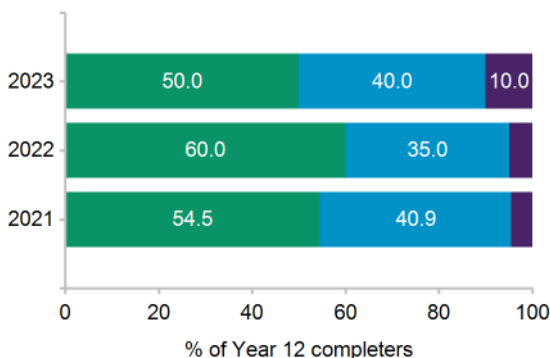

Post-school destinations

In 2023, 90.0% of Year 12 completers from Freshwater Christian College (Brinsmead) were engaged in education, training or employment in the year after they completed school.

Of the 30 respondents, 50.0% continued in education and training. The most common study destination was bachelor degree.

A further 40.0% transitioned directly into paid employment only.

All Year 12 completers were assigned to a *main destination*. Respondents who were both studying and working are reported as being in education or training, including apprentices and trainees.

Engagement over time